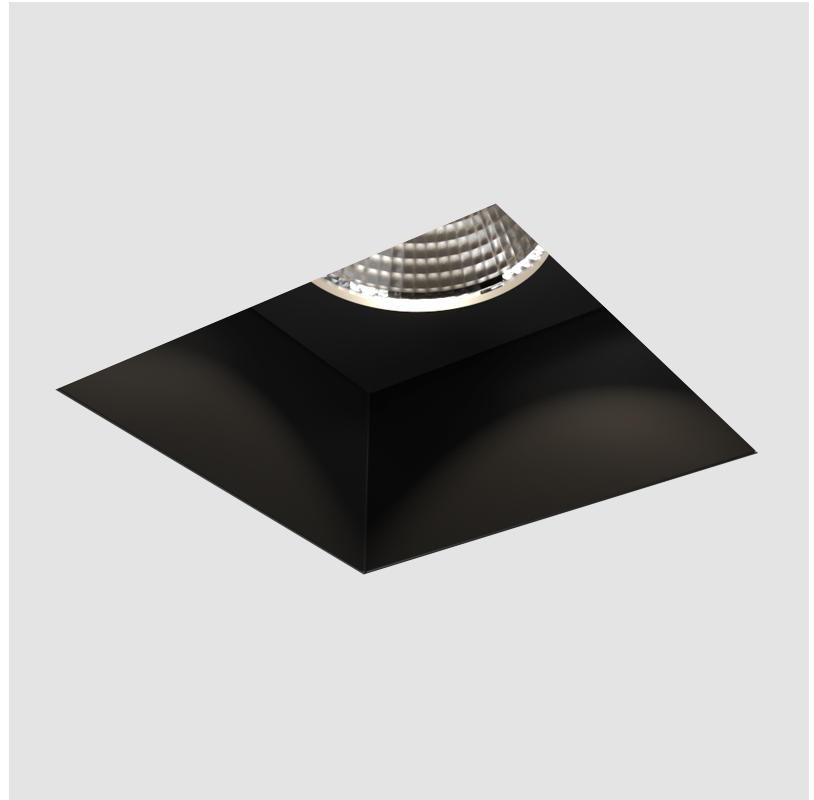

PHYSICAL

Shape: Square
Length (mm): 70
Length (in): 2 ¾
Width (mm): 70
Width (in): 2 ¾
Height (mm): 107
Height (in): 4 ⅜
Ceiling Thickness (mm): 10 / 12.5 / 15
Ceiling Thickness (in): 3/8 or 1/2 or 9/16
Min. Recessing Depth (mm): 130
Min. Recessing Depth (in): 5 ¼
Light Distribution: Downlight
Fixture Finish: SSR / BKV / CWI / CRY / HAB / UFT / ITA / RUA / FTG / MYG / LOD / PUS / FRO / FUP / KIA / POP / BLS / SPG / MEY / GOH / GUM / CHC / COM / ABZ / JAG / OBR / MOS / ROR
Fixture Material: Aluminum Die Cast
Cut-out Measurements: 85mm / 3 3/8" x 85mm / 3 3/8"
Upon Request: Unique Ceiling Thickness

ELECTRICAL

Lamp Type: LED (Zhaga Standard)
Input Wattage (W): 14.5
Total Output Wattage (W): 13.4
Dimming: Tri-Mode (Non-Dimming and Phase Dimming (120Vac only) and 0-10V Dimming)
Driver Included: No
Driver Location: Recessed Housing
Driver Type: Constant Current - Universal
Driver Class: Class 2
Housing: See components
Input Voltage (V): 120 - 277
Constant Current (MA): 350

LED

Color Temperature (°K): 2700 / 3000 / 3500 / 4000
Max. Delivered Lumen (lm): 890 / 920 / 970 / 990
CRI: >90 CRI
Upon Request: Special Color Temperature RGB-W Tunable White
Special LED

OPTICAL

Reflector: 20 / 40 / 60
Upon Request: Special Beam Angles

RATINGS AND CERTIFICATIONS

Certified By: Certified for North American Standards
IP rating: IP20

85mm x 85mm
3 3/8" x 3 3/8"

130mm
5 1/8"

10 | 12 1/2 | 15
3/8" | 1/2" | 9/16"