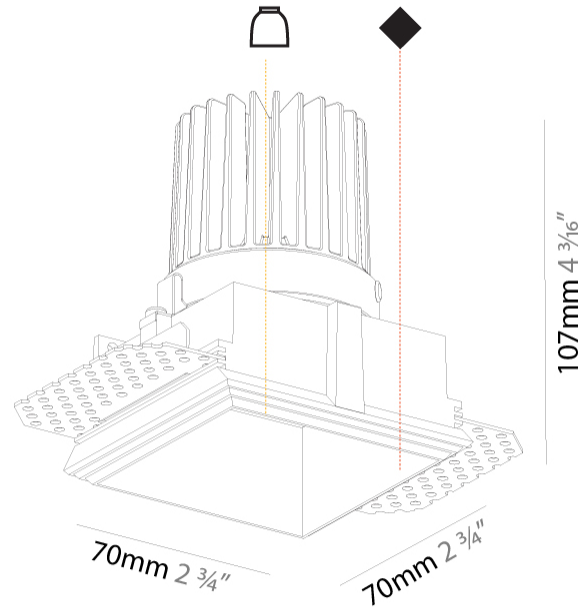

GENERAL

Series: Cave
 Subseries: Cave Single
 Brand: Prolicht
 Division: Architectural
 Mounting Type: Trimless
 Mounting Location: Ceiling
 Subcategory: Downlight

PHYSICAL

Shape: Square
 Length (mm): 70
 Length (in): 2 ¾
 Width (mm): 70
 Width (in): 2 ¾
 Height (mm): 107
 Height (in): 4 ⅜
 Ceiling Thickness (mm): 10 / 12.5 / 15
 Ceiling Thickness (in): 3/8 or 1/2 or 9/16
 Min. Recessing Depth (mm): 130
 Min. Recessing Depth (in): 5 ¼
 Light Distribution: Downlight
 Fixture Finish: SSR / BKV / CWI / CRY / HAB / UFT / ITA / RUA / FTG / MYG / LOD / PUS / FRO / FUP / KIA / POP / BLS / SPG / MEY / GOH / GUM / CHC / COM / ABZ / JAG / OBR / MOS / ROR
 Fixture Material: Aluminum Die Cast
 Cut-out Measurements: 85mm / 3 3/8" x 85mm / 3 3/8"
 Upon Request: Unique Ceiling Thickness

RATINGS AND CERTIFICATIONS

Certified By: Certified for North American Standards
 IP rating: IP20

85mm x 85mm
3 3/8" x 3 3/8"

130mm
5 1/8"

10 | 12 1/2 | 15
3/8" | 1/2" | 9/16"

CAVE SINGLE TRIMLESS

A35704-

PROJECT

GENERAL

Series: Cave
 Subseries: Cave Wallwash
 Brand: Prolicht
 Division: Architectural
 Mounting Type: Trimless
 Mounting Location: Ceiling
 Subcategory: Downlight

PHYSICAL

Shape: Rectangle
 Length (mm): 140
 Length (in): 5 1/2
 Width (mm): 70
 Width (in): 2 3/4
 Height (mm): 100
 Height (in): 3 15/16
 Ceiling Thickness (mm): 10 / 12.5 / 15
 Ceiling Thickness (in): 3/8 or 1/2 or 9/16
 Min. Recessing Depth (mm): 110
 Min. Recessing Depth (in): 4 5/16
 Light Distribution: Asymmetric
 Fixture Finish: SSR / BKV / CWI / CRY / HAB / UFT / ITA / RUA / FTG / MYG / LOD / PUS / FRO / FUP / KIA / POP / BLS / SPG / MEY / GOH / GUM / CHC / COM / ABZ / JAG / OBR / MOS / ROR
 Fixture Material: Aluminum Die Cast
 Cut-out Measurements: 150mm / 5 7/8" x 85mm / 3 3/8"
 Upon Request: Unique Ceiling Thickness