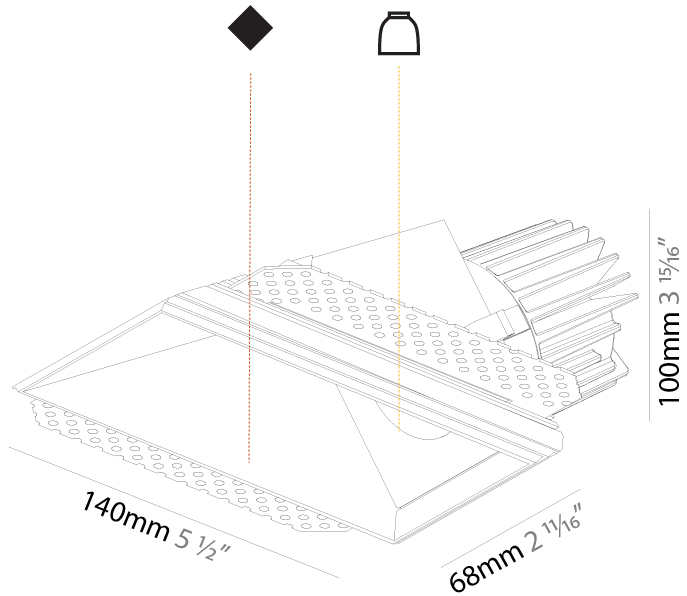

OPTICAL

Reflector: 20 / 40 / 60
 Upon Request: Special Beam Angles

RATINGS AND CERTIFICATIONS

Certified By: Certified for North American Standards
 IP rating: IP20

150mm x 85mm
5 7/8" x 3 3/8"

110mm
4 3/8"