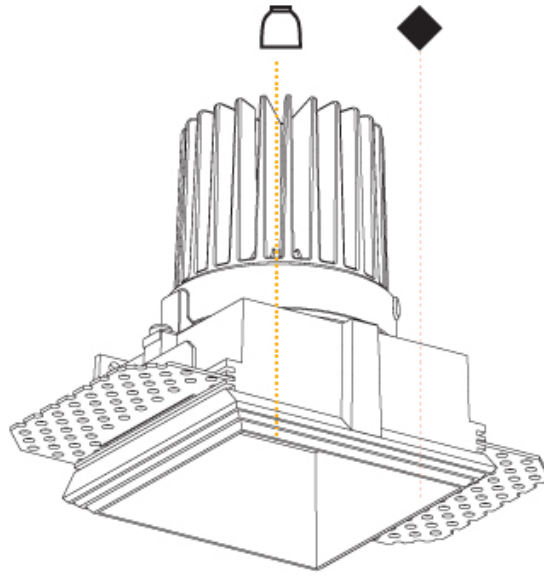

CAVE SINGLE TRIMLESS

A35704-

PROJECT

TYPE

SPECIFIER

QUANTITY

DATE

A