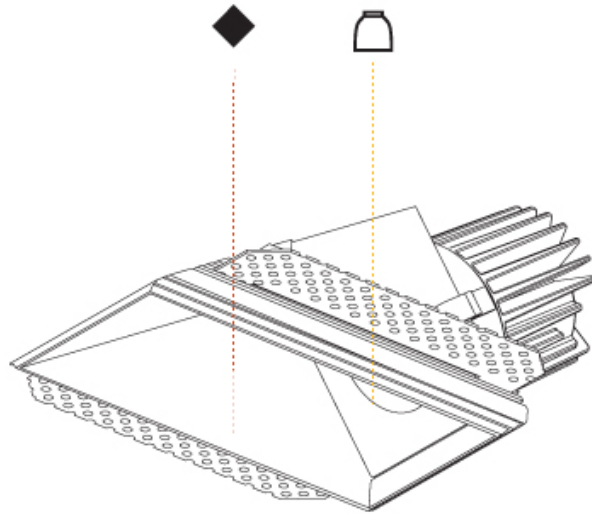

10 | 12 1/2 | 15
3/8" | 1/2" | 9/16"

CAVE WALLWASH TRIMLESS

A35706-

PROJECT

TYPE

SPECIFIER

QUANTITY

DATE